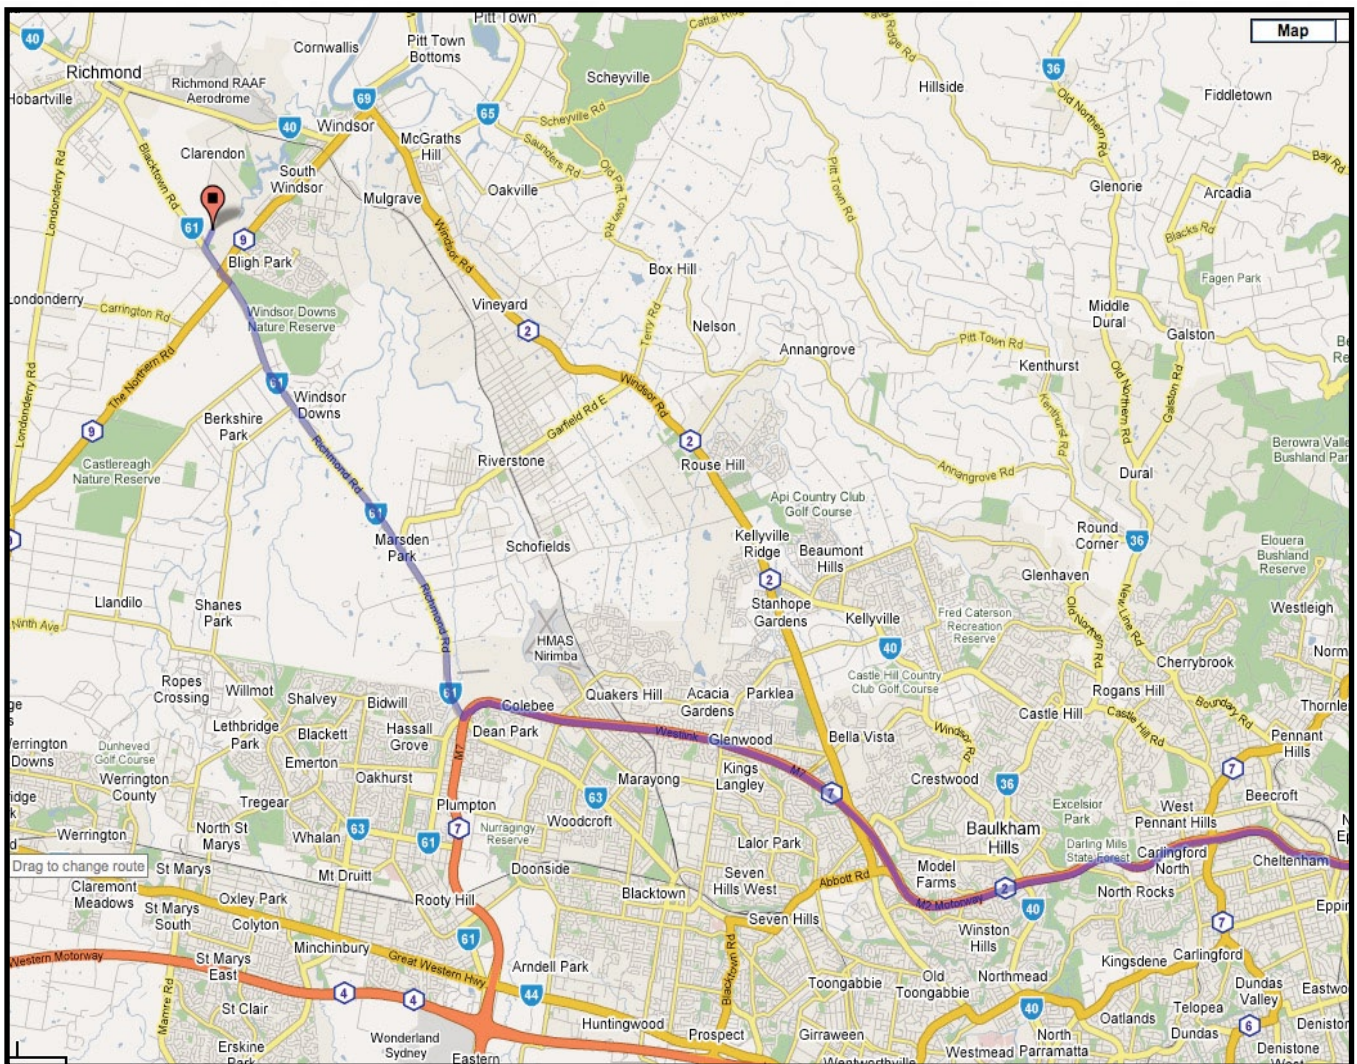

Rock & Dirt Recycling

306 Racecourse Rd
Clarendon NSW 2756

Located on Racecourse Road, 330 meters down from Blacktown Rd
10 minutes north west from the M7 orbital, off the Richmond Road exit.

Trading Hours